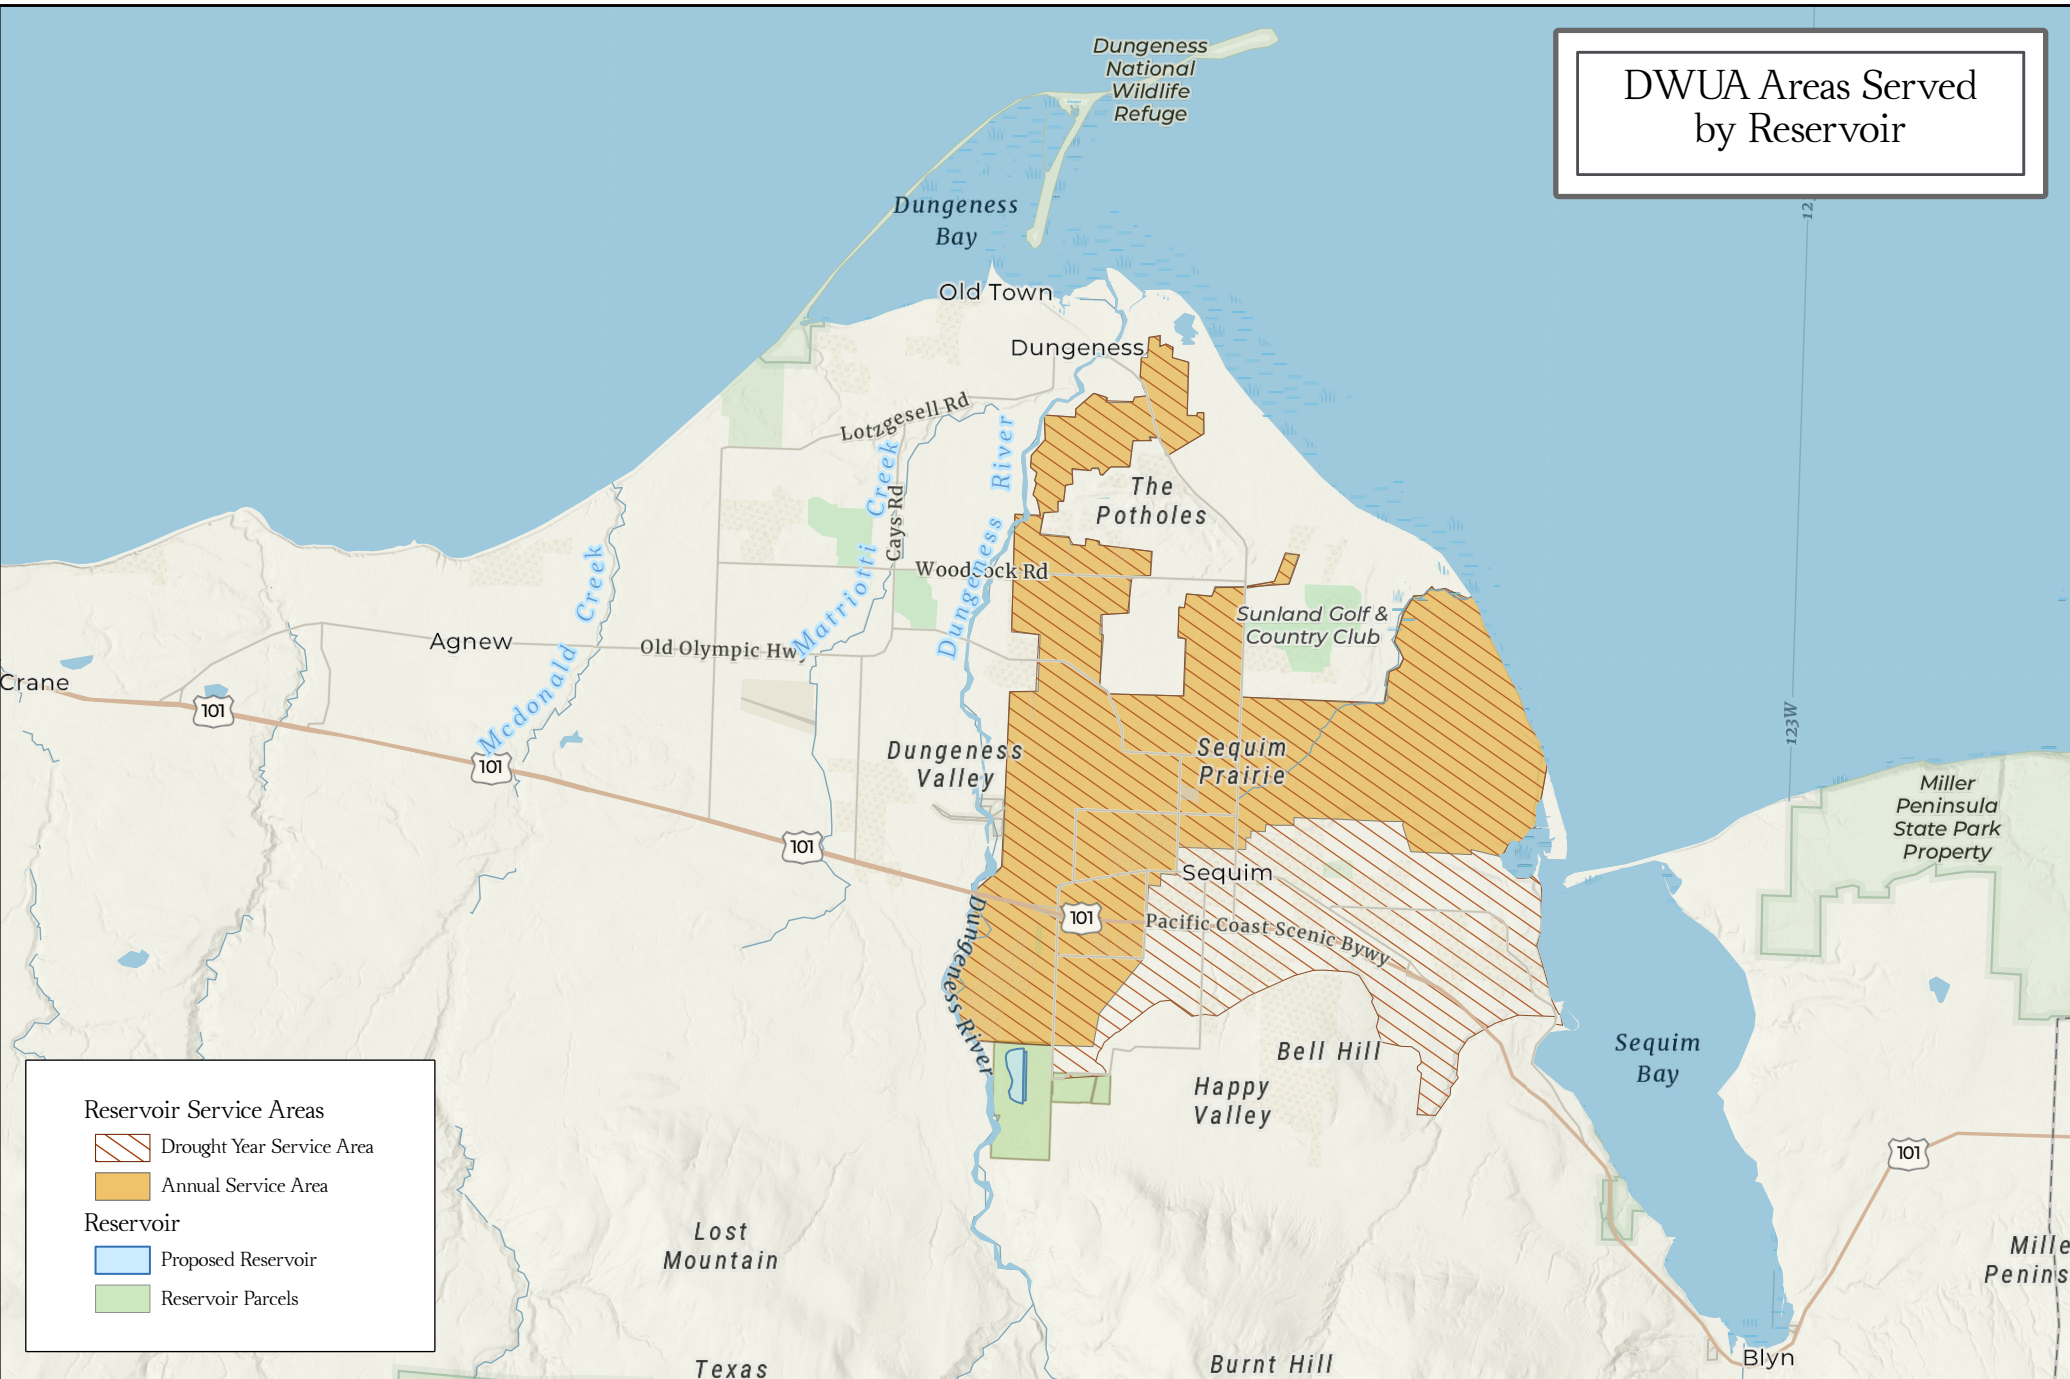

DWUA Areas Served by Reservoir

Reservoir Service Areas

- Drought Year Service Area
- Annual Service Area

Reservoir

- Proposed Reservoir
- Reservoir Parcels

Dungeness Flow Restoration and Aquifer Recharge Off-Channel Reservoir

N November 16, 2020

Data Sources:
Clallam Conservation District, 2020. ESRI, 2020.